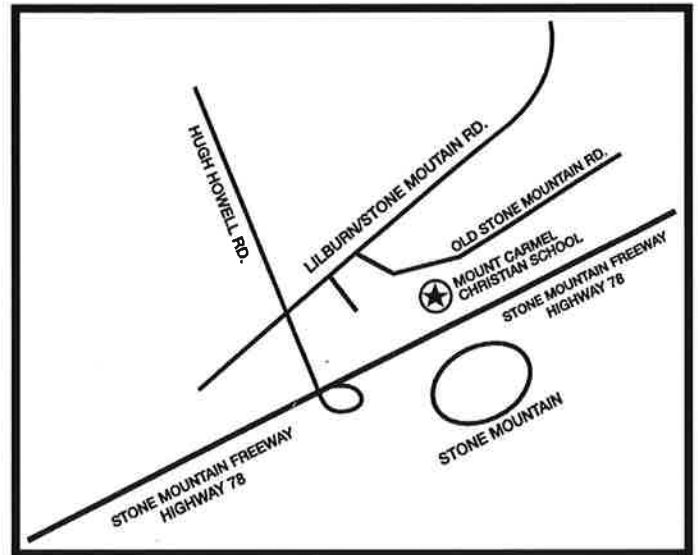

Directional Map

Go east on Hwy. 78 (Stone Mountain Freeway) and take the Hugh Howell Rd. exit. (exit 30B) (This will loop under 78)

Turn right at the 1st traffic light on Hugh Howell Rd. - this will be Lilburn Stone Mountain Rd.

Go 0.2 miles to Old Stone Mountain Rd. and turn right.

Go 0.5 miles and turn right at Mount Carmel Christian Church.

Mount Carmel Christian School
6015 Old Stone Mountain Road
Stone Mountain, GA 30087
770-279-8443 • Fax 770-935-8620
www.mccsch.org